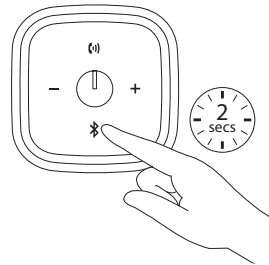

Dell AD211

Bluetooth Portable Speaker

Quick Start Guide

1 Power on

2 Pair the Dell portable speaker

What's in the box

Features

-  NFC area
-  Microphone
-  Answer call
-  Decrease volume
-  Power on/off
-  Bluetooth button and light
-  Increase volume
-  Charging port
-  Audio-in