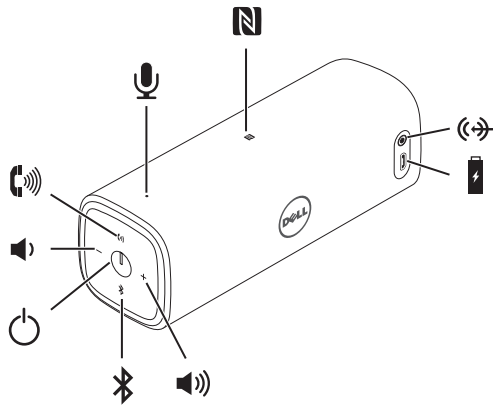

Dell AD211

Bluetooth Portable Speaker

Quick Start Guide

1 Power on

2 Pair the Dell portable speaker

What's in the box

Features

-  NFC area
-  Microphone
-  Answer call
-  Decrease volume
-  Power on/off
-  Bluetooth button and light
-  Increase volume
-  Charging port
-  Audio-in