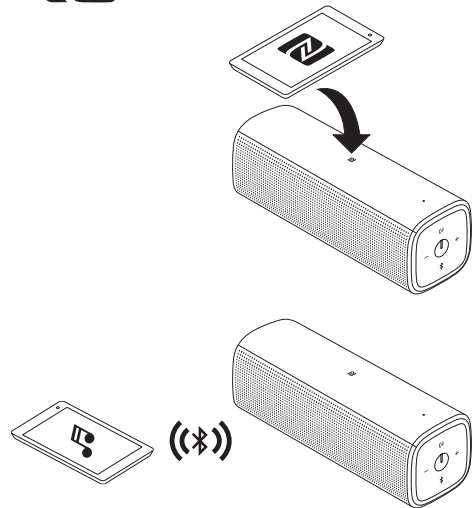

Dell AD211

Bluetooth Portable Speaker

Quick Start Guide

1 Power on

2 Pair the Dell portable speaker

What's in the box

Features

-  NFC area
-  Microphone
-  Answer call
-  Decrease volume
-  Power on/off
-  Bluetooth button and light
-  Increase volume
-  Charging port
-  Audio-in