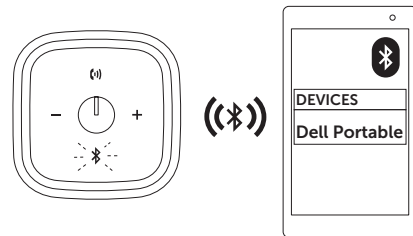

Dell AD211

Bluetooth Portable Speaker

Quick Start Guide

1 Power on

2 Pair the Dell portable speaker

What's in the box

Features

-  NFC area
-  Microphone
-  Answer call
-  Decrease volume
-  Power on/off
-  Bluetooth button and light
-  Increase volume
-  Charging port
-  Audio-in